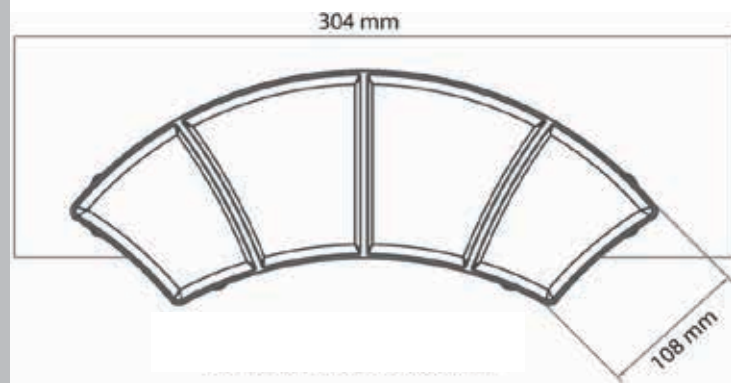

Dimension : 304x108x60mm

Popular Finish : Shotblasted, Fine Finish

Popular Colours : Grey, Red, Black, Yellow and Blended Colors