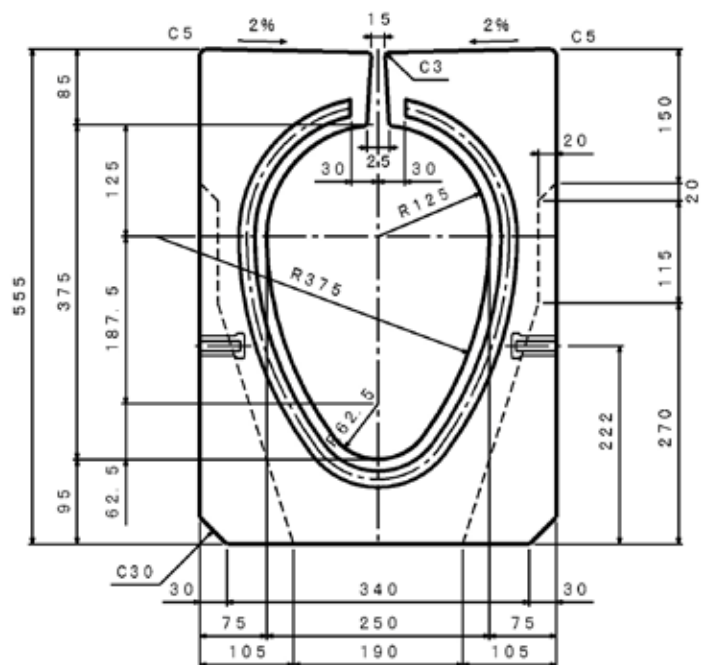

100 07 1193

BASANT FLOORINGS
PRIVATE LTD.

Egg shape drain

The Egg-Shaped drains is one of the most commonly used products throughout Japan. The Egg-Shape is considered the best shape for water flow to let waste and debris in drains flow evenly with minimal amount of rainfall. The Egg-Shaped drains have developed into many types. An example of the product is "Slit Type". The design has a slit on top slab of the products to allow water for good drainage.

Egg -Shape Drain shall be assembled with rubber seal in blocks and locked with clamp so that usage of cement is totally avoided, Egg-Shape Drain turns with 90° angle as shown in the picture.

U shape drain with shoulder

"U" Shape Drain has shoulder to fit the cover on the top.
 For water flow groove is provided in between each drain.
 The moulds used for these products are from "Toyota Khokhi", Japan.

U shape drain without shoulder