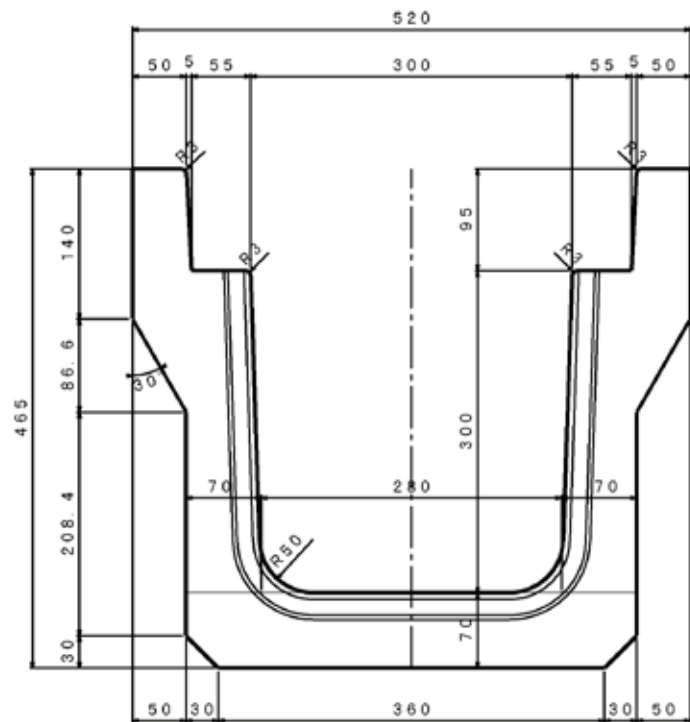

100 07 1193

BASANT FLOORINGS
PRIVATE LTD.

Egg shape drain

The Egg-Shaped drains is one of the most commonly used products throughout Japan. The Egg-Shape is considered the best shape for water flow to let waste and debris in drains flow evenly with minimal amount of rainfall. The Egg-Shaped drains have developed into many types. An example of the product is "Slit Type". The design has a slit on top slab of the products to allow water for good drainage.

Egg -Shape Drain shall be assembled with rubber seal in blocks and locked with clamp so that usage of cement is totally avoided, Egg-Shape Drain turns with 90° angle as shown in the picture.

U shape drain with shoulder

"U" Shape Drain has shoulder to fit the cover on the top.
 For water flow groove is provided in between each drain.
 The moulds used for these products are from "Toyota Khokhi", Japan.

U shape drain without shoulder