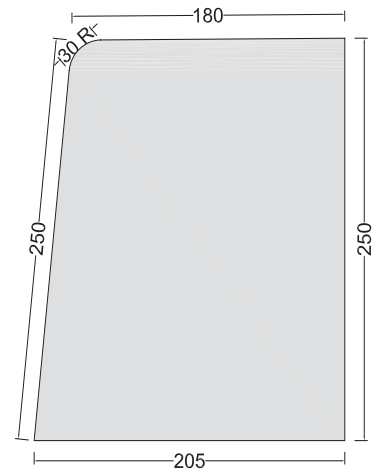

BASANT FLOORINGS PRIVATE LTD.

Corporate Office:
"Farah Winsford" 2A, 2nd Floor,
133 Infantry Road, Bangalore 560 001, India
Tel: 0091-80-40897474/ 41232591/92
Fax: 0091-80-2286 1371
E-mail: info@basantbetons.com
www.basantbetons.com

Hubli:
Tel: 0836-2331881, 2310426, M:9845051232
Email: info.hubli@basantbetons.com
Mumbai/Pune/Delhi:
M: 09820139015
Fax: 022- 26764542
Email: vijaykumar34b@basantbetons.com

Goa:
Tel: 0832 – 2236781
M: 9326112316 / 9823037715
Email: jayachandran@basantbetons.com
ajit@basantbetons.com
Hyderabad:
M: 09845117193/ 9959809996
Email: krishna@basantbetons.com
Mangalore: M: 9845053889

Chennai:
M: 9025067082/ 9940686482/
09845056482
Email: jayachandran@basantbetons.com
yelamali@basantbetons.com
Coimbatore:
M: 9845046224
Bellary:
M:9845400710/ 9845117193