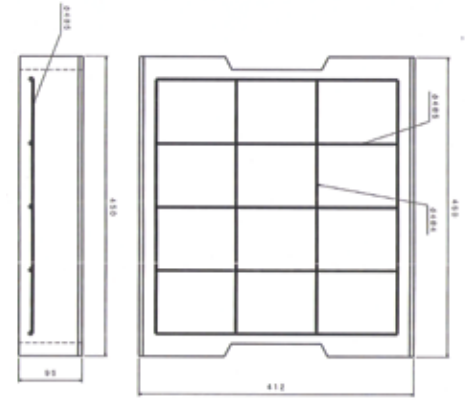

U shape drain cover